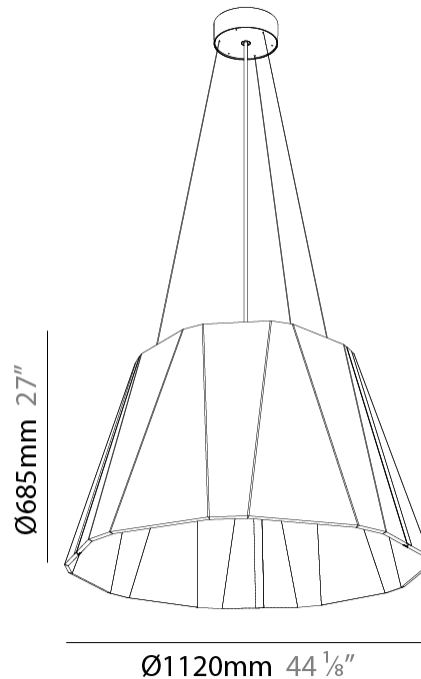

PHYSICAL

Shape: Cone
Diameter (mm): 1120
Diameter (in): 44 1/8
Height (mm): 685
Height (in): 26 15/16
Weight (kg): 14.5

Diffuser: [Clear / Microprism / Clear Microprism](#)
Fixture Finish: [SSR / BKV / CWI / CRY / HAB / UFT / ITA / RUA / FTG / MYG / LOD / PUS / FRO / FUP / KIA / POP / BLS / SPG / MEY / GOH / CHC / COM / ABZ / JAG / OBR / MOS / ROR](#)
Holder Finish: [SSR / BKV / CWI / CRY / HAB / LAG / UFT / ITA / RUA / RUR / MIC / FTG / MYG / TWT / LOD / PUS / FRO / FUP / KIA / POP / BLS / SPG / MEY / GOH / GUM / CHC / COM / ABZ / JAG](#)
Acoustic Finish: [SFW / CYW / SEE / SYN / MTS / PMB / TTN / CYB / STO / DPE / BES / SHB / ARE / ANE / VRD / CRF](#)
Fixture Material: Acoustic
Primary Material: Acoustic
Cable Details: [2000mm/78 3/4" or 6000mm/236 1/4" Cable, - Black, Orange, Red, Transparent and White](#)

ELECTRICAL

Lamp Type: LED
Input Wattage (W): 125
Total Output Wattage (W): 113.6
Dimming: [Tri-Mode (Non-Dimming and Phase Dimming (120Vac only) and 0-10V Dimming)](#)
Driver Included: Yes
Driver Location: Integrated
Driver Class: Class 2
Input Voltage (V): 120 - 277
Constant Current (MA): 700mA & 1400mA
Upon Request: [MATTER Dimming / DALI Dimming (Remote)](#)

LED

Color Temperature (°K): [2700 / 3000 / 3500 / 4000](#)
Max. Delivered Lumen (lm): Max 17980
CRI: >90 CRI
Lamp Life (hrs): 50000

OPTICAL

RATINGS AND CERTIFICATIONS

Certified By: Certified for North American Standards
IP rating: IP20