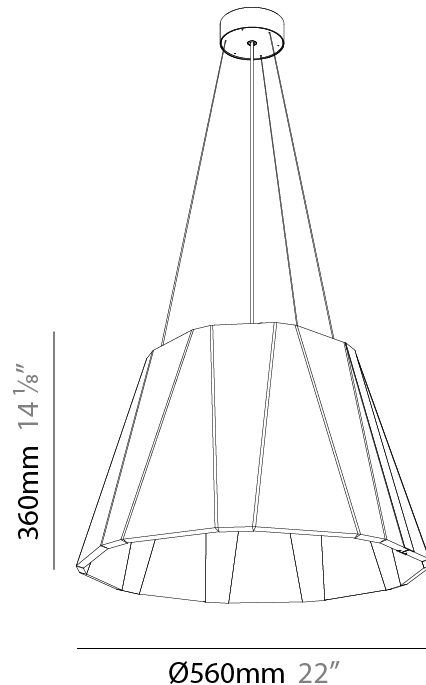

PHYSICAL

Shape: Cone
Diameter (mm): 560
Diameter (in): 22 1/8
Height (mm): 360
Height (in): 14 3/16
Weight (kg): 4.0

Diffuser: [Clear / Microprism / Clear Microprism](#)
Fixture Finish: [SSR / BKV / CWI / CRY / HAB / UFT / ITA / RUA / FTG / MYG / LOD / PUS / FRO / FUP / KIA / POP / BLS / SPG / MEY / GOH / CHC / COM / ABZ / JAG / OBR / MOS / ROR](#)
Holder Finish: [SSR / BKV / CWI / CRY / HAB / LAG / UFT / ITA / RUA / RUR / MIC / FTG / MYG / TWT / LOD / PUS / FRO / FUP / KIA / POP / BLS / SPG / MEY / GOH / GUM / CHC / COM / ABZ / JAG](#)
Acoustic Finish: [SFW / CYW / SEE / SYN / MTS / PMB / TTN / CYB / STO / DPE / BES / SHB / ARE / ANE / VRD / CRF](#)
Fixture Material: Acoustic
Primary Material: Acoustic
Cable Details: [2000mm/78 3/4" or 6000mm/236 1/4" Cable, - Black, Orange, Red, Transparent and White](#)

ELECTRICAL

Lamp Type: LED
Input Wattage (W): 26
Total Output Wattage (W): 23.6
Dimming: Tri-Mode (Non-Dimming and Phase Dimming (120Vac only) and 0-10V Dimming)
Driver Included: Yes
Driver Location: Integrated
Driver Type: Constant Current - Universal
Driver Class: Class 2
Input Voltage (V): 120 - 277
Constant Current (mA): 700mA
Upon Request: [MATTER Dimming / DALI Dimming (Remote)](#)

LED

Color Temperature (°K): [2700 / 3000 / 3500 / 4000](#)
Max. Delivered Lumen (lm): Max 3555
CRI: >90 CRI
Lamp Life (hrs): 50000

OPTICAL

RATINGS AND CERTIFICATIONS

Certified By: Certified for North American Standards
IP rating: IP20