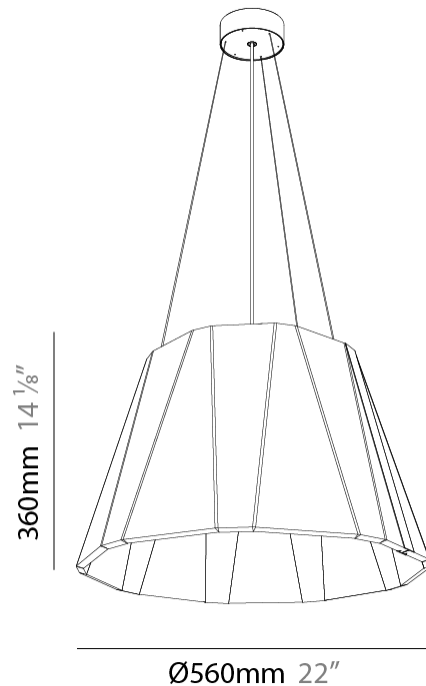

PHYSICAL

Shape: Cone
Diameter (mm): 560
Diameter (in): 22 1/8
Height (mm): 360
Height (in): 14 3/16
Weight (kg): 4.0

Diffuser: [Clear / Microprism / Clear Microprism](#)
Fixture Finish: [SSR / BKV / CWI / CRY / HAB / UFT / ITA / RUA / FTG / MYG / LOD / PUS / FRO / FUP / KIA / POP / BLS / SPG / MEY / GOH / CHC / COM / ABZ / JAG / OBR / MOS / ROR](#)
Holder Finish: [SSR / BKV / CWI / CRY / HAB / LAG / UFT / ITA / RUA / RUR / MIC / FTG / MYG / TWT / LOD / PUS / FRO / FUP / KIA / POP / BLS / SPG / MEY / GOH / GUM / CHC / COM / ABZ / JAG](#)
Acoustic Finish: [SFW / CYW / SEE / SYN / MTS / PMB / TTN / CYB / STO / DPE / BES / SHB / ARE / ANE / VRD / CRF](#)
Fixture Material: Acoustic
Primary Material: Acoustic
Cable Details: [2000mm/78 3/4" or 6000mm/236 1/4" Cable, - Black, Orange, Red, Transparent and White](#)

ELECTRICAL

Lamp Type: LED
Input Wattage (W): 34
Total Output Wattage (W): 30.9
Dimming: Tri-Mode (Non-Dimming and Phase Dimming (120Vac only) and 0-10V Dimming)
Driver Included: Yes
Driver Location: Integrated
Driver Type: Constant Current - Universal
Driver Class: Class 2
Input Voltage (V): 120 - 277
Constant Current (MA): 700mA & 350mA
Upon Request: [MATTER Dimming / DALI Dimming (Remote)](#)

LED

Color Temperature (°K): [2700 / 3000 / 3500 / 4000](#)
Max. Delivered Lumen (lm): Max 4654
CRI: >90 CRI
Lamp Life (hrs): 50000

OPTICAL

RATINGS AND CERTIFICATIONS
Certified By: Certified for North American Standards
IP rating: IP20