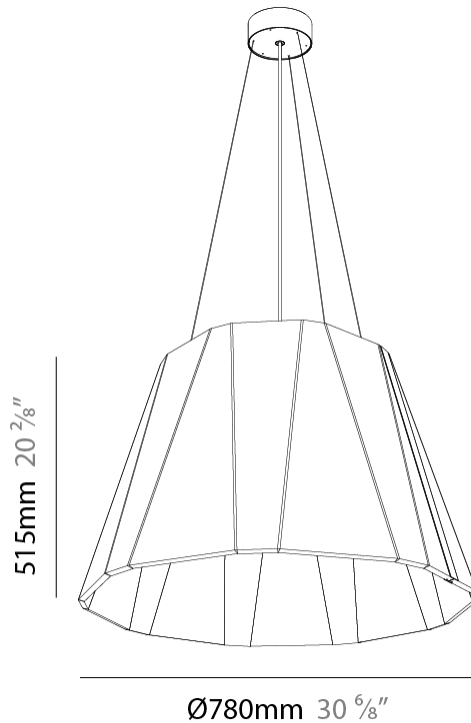

PHYSICAL

Shape: Cone
Diameter (mm): 780
Diameter (in): 30 ¹¹/₁₆
Height (mm): 515
Height (in): 20 ¹/₄
Weight (kg): 8.0

Diffuser: [Clear / Microprism / Clear Microprism](#)
Fixture Finish: [SSR / BKV / CWI / CRY / HAB / UFT / ITA / RUA / FTG / MYG / LOD / PUS / FRO / FUP / KIA / POP / BLS / SPG / MEY / GOH / CHC / COM / ABZ / JAG / OBR / MOS / ROR](#)
Holder Finish: [SSR / BKV / CWI / CRY / HAB / LAG / UFT / ITA / RUA / RUR / MIC / FTG / MYG / TWT / LOD / PUS / FRO / FUP / KIA / POP / BLS / SPG / MEY / GOH / GUM / CHC / COM / ABZ / JAG](#)
Acoustic Finish: [SFW / CYW / SEE / SYN / MTS / PMB / TTN / CYB / STO / DPE / BES / SHB / ARE / ANE / VRD / CRF](#)
Fixture Material: Acoustic
Primary Material: Acoustic
Cable Details: [2000mm/78 3/4" or 6000mm/236 1/4" Cable, - Black, Orange, Red, Transparent and White](#)

ELECTRICAL

Lamp Type: LED
Input Wattage (W): 53
Total Output Wattage (W): 48.2
Dimming: Tri-Mode (Non-Dimming and Phase Dimming (120Vac only) and 0-10V Dimming)
Driver Included: Yes
Driver Location: Integrated
Driver Type: Constant Current - Universal
Driver Class: Class 2
Input Voltage (V): 120 - 277
Constant Current (MA): 700mA
Upon Request: [MATTER Dimming / DALI Dimming (Remote)](#)

LED

Color Temperature (°K): [2700 / 3000 / 3500 / 4000](#)
Max. Delivered Lumen (lm): Max 7350
CRI: >90 CRI
Lamp Life (hrs): 50000

OPTICAL

RATINGS AND CERTIFICATIONS
Certified By: Certified for North American Standards
IP rating: IP20